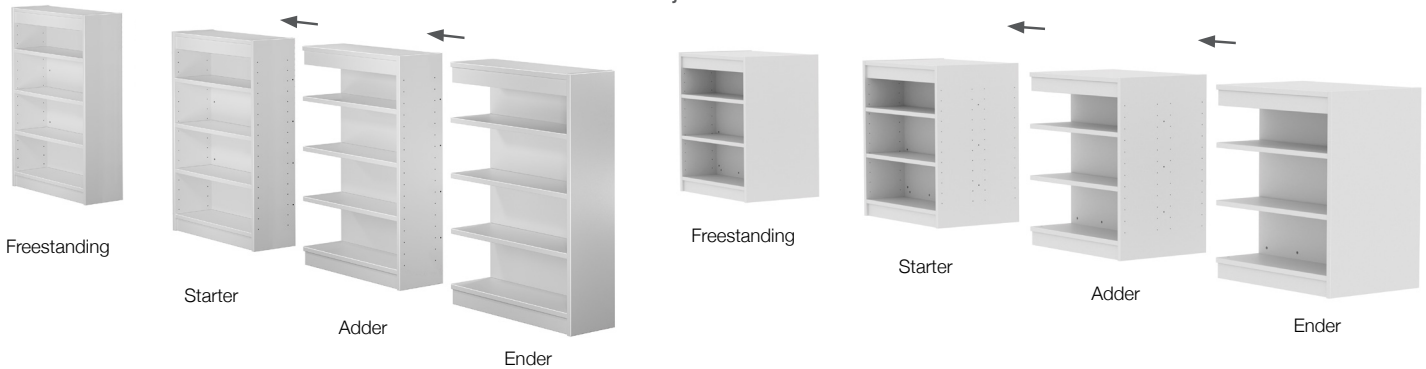

Laminate Stack Shelving

Great Openings' laminate stack shelving provide versatile and durable storage solutions tailored to educational spaces. With a choice of 16 attractive laminate finishes, these fixed-style cabinets seamlessly blend functionality and style to meet the demands of classrooms, libraries, and collaborative areas. Designed to keep spaces organized and efficient, Great Openings' cabinets are an ideal choice for modern educational environments.

Laminate Stack Shelving

- Available in 16 laminates (HPL) with matching 3mm edge bands
- Combinations begin with a starter, and continue using adders and finishes with an ender
- Adjustable shelves
- To ensure stability, freestanding shelving should be installed against a wall or other solid object