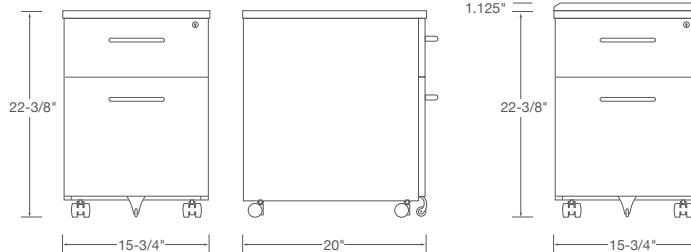

OPTIONS AND ACCESSORIES

- Pencil trays include four compartments and sit on top of the sides of the box or file drawer bin

DRAWER LOAD CAPACITY

- Box drawer: 50 lbs
- File drawer: 70 lbs

LOCK SYSTEM

- Includes UM series locks, keyed alike, black-faced, master-keyed, and core-removable (may be keyed-alike in the field)
- Other key series are available, including Haworth SL, bright nickel LL, and Knoll K

S. Satin Nickel Loop Pull
(Add "B" suffix for black pull)

Q. Satin Nickel Bar Pull

AVAILABLE LOCKS & FRONTS

UM Series
(Standard)

LL Series

K Series

ORDERING GUIDE

Description	H	D	W	Pkg Wt	Pkg Cube	Part #	Lock	Front	Part #	Fabric #	Lam/Edge	List Price	GR 1 Price	GR 2 Price	GR 3 Price	GR 4 Price	GR 5 Price	COM Price
TFL Top with Box File	22-3/8	20	15-3/4	68 lb	7.6 ft	WT	?	?	1403	n/a	?	\$1,216	-	-	-	-	-	-
HPL Top with Box File	22-3/8	20	15-3/4	68 lb	7.6 ft	WE	?	?	1403	n/a	?	\$1,562	-	-	-	-	-	-
Cushion Top	1-1/8	20	15-3/4	68 lb	7.6 ft				106815	?	n/a	-	\$104	\$189	\$224	\$268	\$288	\$99