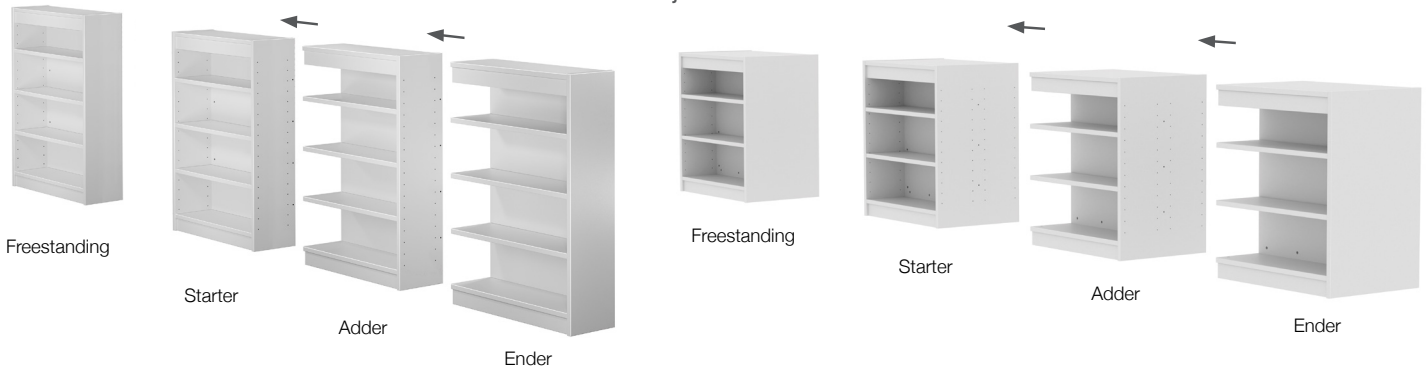

# Laminate Stack Shelving

Great Openings' laminate stack shelving provide versatile and durable storage solutions tailored to educational spaces. With a choice of 16 attractive laminate finishes, these fixed-style cabinets seamlessly blend functionality and style to meet the demands of classrooms, libraries, and collaborative areas. Designed to keep spaces organized and efficient, Great Openings' cabinets are an ideal choice for modern educational environments.

# Laminate Stack Shelving

- Available in 16 laminates (HPL) with matching 3mm edge bands
- Combinations begin with a starter, and continue using adders and finishes with an ender
- Adjustable shelves
- To ensure stability, freestanding shelving should be installed against a wall or other solid object