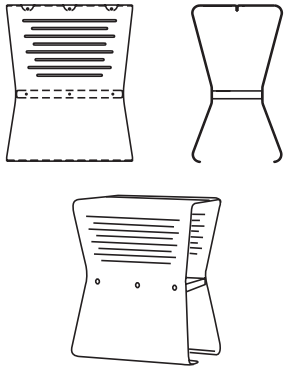

Flip

MULTIPURPOSE STOOL

How can you resist this? It's a table, a stool, a resting place for your bag. Strong and lightweight, it's made to flip upside or down. And we think you'll flip for it.

Easy does it here. Pick a standard metal or call us for color options (extra, but so worth it). The translucent resin shelf comes standard with every Flip.

Flip

MULTIPURPOSE STOOL

FEATURES

- The powder coated side panels are 12 gauge steel that is laser cut and contoured
- Resin shelf
- The seat has (4) decorative, color matching, snap rivets to protect the surface when being used as a bag holder
- Open side edges are protected by a color matched u-channel the length of the unit when being used as a seat or a table