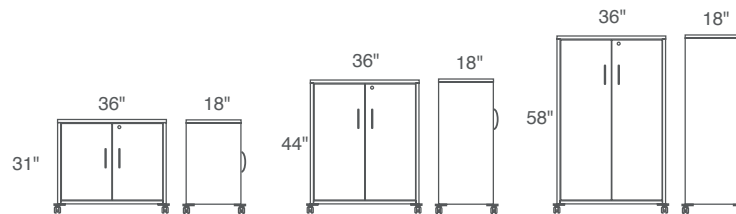

Mobile Storage

FEATURES

- Locking storage
- Adjustable shelf
- 31" and 44" heights available with 50mm locking inset casters or integrated outrigger base
- 58" height available in 75mm outrigger based casters
- Satin nickel loop pull "S"

ORDERING GUIDE

H	D	W	Description	Part #	Part # Metal Color	List Price
31	18	36	GOED Mobile Storage cabinet with inset casters and 1 adjustable shelf, 2 doors, UM lock and satin nickel loop pull	MED3831	?	\$1,950
31	18	36	GOED Mobile storage cabinet with outrigger casters and 1 adjustable shelf, 2 doors, UM lock and satin nickel loop pull	MED3631	?	\$1,950
44	18	36	GOED Mobile storage cabinet with inset casters and 2 adjustable shelves, 2 doors, UM lock, satin nickel loop pull	MED3844	?	\$2,243
44	18	36	GOED Mobile storage cabinet with outrigger casters and 2 adjustable shelves, 2 doors, UM lock, satin nickel loop pull	MED3644	?	\$2,243
58	18	36	GOED Mobile storage cabinet with 3 adjustable shelves, 75mm outrigger casters, 2 doors, UM lock, satin nickel loop pull	MED3658	?	\$2,798