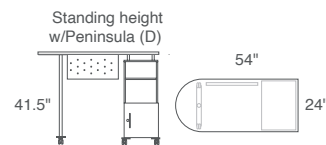

FEATURES

- Side grommets for cord access
- Locking storage and open compartment with adjustable shelf
- 50mm black/grey locking casters (2L/2NL) integrated into outrigger base for stability
- "D" Peninsula work surface
- Satin nickel loop pull "S"

H	D	W	Description	Part #	Part # Metal Color	Part # Lam/Edge	Price
41.5	24	54	GOED 24" D x 54" Left Hand Standing Height Desk with Peninsula (D) laminate work surface and pen shelf and closed storage, Satin nickel loop pull, legs with 2 casters, and perf mod panel	LSMLDUS2454	?	?	$2,522
41.5	24	54	GOED 24" D x 54" Right Hand Standing Height Desk with Peninsula (D) laminate work surface and pen shelf and closed storage, Satin nickel loop pull, leg with 2 casters, and perf mod panel	RSMLDUS2454	?	?	$2,522