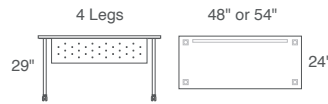

FEATURES

- Perforated modesty panel
- Locking 50mm casters