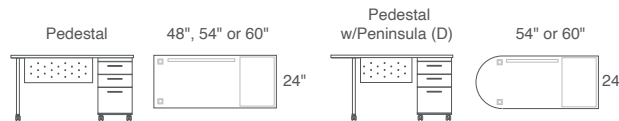

FEATURES

- Choose File File or Box File pedestal in left or right handed configuration
- Perforated modesty panel
- Standard or "D" Peninsula worksurface
- Locking 50mm casters