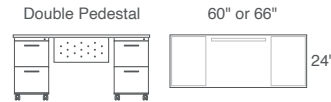

FEATURES

- Choose File File or Box File pedestal in left or right handed configuration
- Perforated modesty panel
- Locking 50mm casters