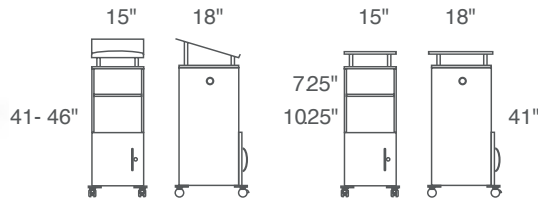

Mobile Lectern

FEATURES

- Raised platform laminate lectern surface
- Side grommets for cord access
- Locking storage and open compartment with adjustable shelf
- 50mm black/grey locking casters (2L/2NL) integrated into outrigger base for stability
- Satin nickel loop pull "S"

ORDERING GUIDE

H	D	W	Description	Part #	Part # Metal Color	Part # Lam/Edge	Price
41/46	18	15	GOED Mobile lectern with left hinge door and open storage	LGS4905	?	?	\$ 2,250
41/46	18	15	GOED Mobile lectern with right door and open storage	RGS4905	?	?	\$ 2,250
41/46	18	15	GOED Mobile flat top lectern with left hinge door and open storage	LGS4917	?	?	\$ 2,250
41/46	18	15	GOED Mobile flat top lectern with right door and open storage	RGS4917	?	?	\$ 2,250