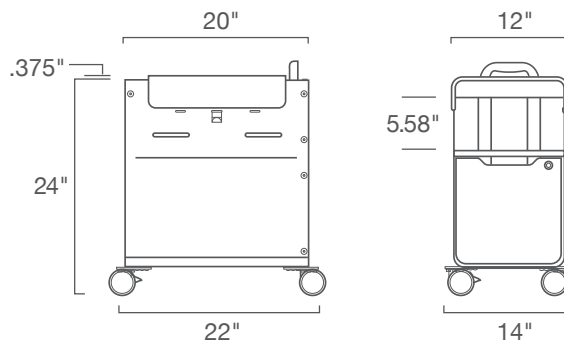

DIMENSIONS

Laminates			Vinyls			
M-1573-60 Frosty White	M-631-60 Classic Black	M-D381-60 Grey	STP 60 Raven	STP 66 Mist	STP 65 Smith	STP 67 Fire

ORDERING GUIDE

Description	H	D	W	Pkg Wt	Pkg Cube	Part #	Metal Color	Laminate M-1573-60 Frosty White M-631-60 Classic Black M-D381-60 Grey	List Price
Odie	24	20	12	62 lb	5.3 ft	LNA-2418	?	?	$1,557

Description	H	D	W	Pkg Wt	Pkg Cube	Part #	Vinyl STP 60 GR2 Raven STP 66 GR2 Mist STP 65 GR2 Smith STP 67 GR2 Fire	List Price
Magnetic Vinyl Pad	3/8	18	15	na	na	NACX0018XXXXK	?	$323

888-712-8582 greatopenings.com

Any Color Available
Over 72 Standard
Metal Finishes