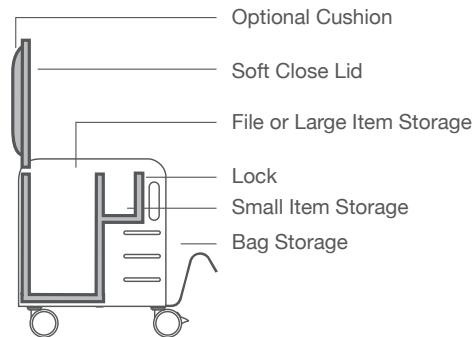

DIMENSIONS

ORDERING GUIDE

Description	H	D	W	Pkg Wt	Pkg Cube	Part #	Metal Color	Laminate		List Price	GR 1 Price	GR 2 Price	GR 3 Price	GR 4 Price	GR 5 Price	COM Price
								M-1573-60 Frosty White	M-631-60-Classic Black							
Bill 18" width	19	21	18	51 lb	5.6 ft	BG1818	?	?	-	$1,416	-	-	-	-	-	-
Bill 24" width	19	21	24	62 lb	7.5 ft	BG1824	?	?	-	$1,416	-	-	-	-	-	-
Cushion 18" width	3/4	19	16	na	na	APLX18	-	-	?	$221	$321	$361	$399	$420	$216	
Cushion 24" width	3/4	19	20	na	na	APLX24	-	-	?	$246	$347	$387	$426	$444	$241	

888-712-8582 greatopenings.com

Any Color Available
Over 72 Standard
Metal Finishes