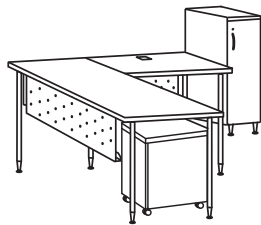

# Hanging Metal Modesty Panels

SOLID AND PERFORATED

## BASIC CONSTRUCTION

- All hanging modesty panels are single-piece construction
- Modesty panels consist of 22 gauge steel, with forms on each edge for added strength and ease of attachment to panel legs and work surfaces

## FEATURES

- Hanging metal modesty panels attach to the underside of any worksurface. May be used on Trace Desk, Cayenne Desk, or Height Adjustable Table
- Solid hanging modesty panels do not include perforations
- Perforated hanging metal modesty panel holes are 1/2" in diameter
- Wire management tray at bottom is 2" deep
- Panels attach underneath the work surface with 3/4" fasteners (included)
- Panels are designed to be in-set 6" from each side of the work surface