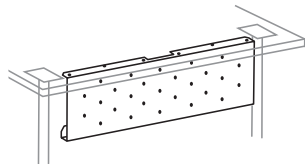

# Hanging Metal Modesty Panels

SOLID AND PERFORATED

## BASIC CONSTRUCTION

- All hanging modesty panels are single-piece construction
- Modesty panels consist of 22 gauge steel, with forms on each edge for added strength and ease of attachment to panel legs and work surfaces

## FEATURES

- Hanging metal modesty panels attach to the underside of any worksurface. May be used on Trace Desk, Cayenne Desk, or Height Adjustable Table
- Solid hanging modesty panels do not include perforations
- Perforated hanging metal modesty panel holes are 1/2" in diameter
- Wire management tray at bottom is 2" deep
- Panels attach underneath the work surface with 3/4" fasteners (included)
- Panels are designed to be in-set 6" from each side of the work surface