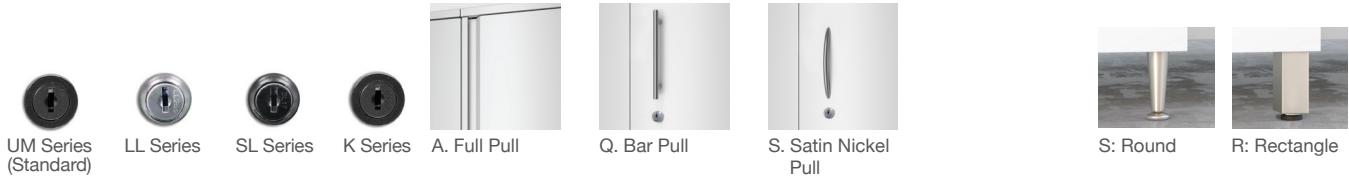

AVAILABLE LOCKS, FRONTS & LEGS

ORDERING GUIDE

H	D	W	Pkg Wt	Pkg Cube	Description	Top	Hinge Location	Part #	Front	Part #	Leg Style	Metal Color	Lam/Edge #	Price
41-1/2	20	12	50 lb	6.8 ft	coat rod	metal	L	LCU	?	U528	?	?	n/a	$1,470
41-1/2	20	12	50 lb	6.8 ft	coat rod	metal	R	RCU	?	U528	?	?	n/a	$1,470
41-1/2	20	12	55 lb	6.8 ft	2 shelves	metal	L	LCU	?	U5L9	?	?	n/a	$1,572
41-1/2	20	12	55 lb	6.8 ft	2 shelves	metal	R	RCU	?	U5L9	?	?	n/a	$1,572
41-1/2	20	12	56 lb	6.8 ft	coat rod	laminate	L	LCU	?	U528	?	?	?	$1,792
41-1/2	20	12	56 lb	6.8 ft	coat rod	laminate	R	RCU	?	U528	?	?	?	$1,792
41-1/2	20	12	60 lb	6.8 ft	2 shelves	laminate	L	LCU	?	U5L9	?	?	?	$1,918
41-1/2	20	12	60 lb	6.8 ft	2 shelves	laminate	R	RCU	?	U5L9	?	?	?	$1,918
41-1/2	20	18	75 lb	9.7 ft	closet L	metal	L	LCU	?	U6M4	?	?	n/a	$1,727
41-1/2	20	18	75 lb	9.7 ft	closet R	metal	R	RCU	?	U6M4	?	?	n/a	$1,727
41-1/2	20	18	83 lb	9.7 ft	closet L	laminate	L	LCU	?	U6M4	?	?	?	$2,106
41-1/2	20	18	83 lb	9.7 ft	closet R	laminate	R	RCU	?	U6M4	?	?	?	$2,106