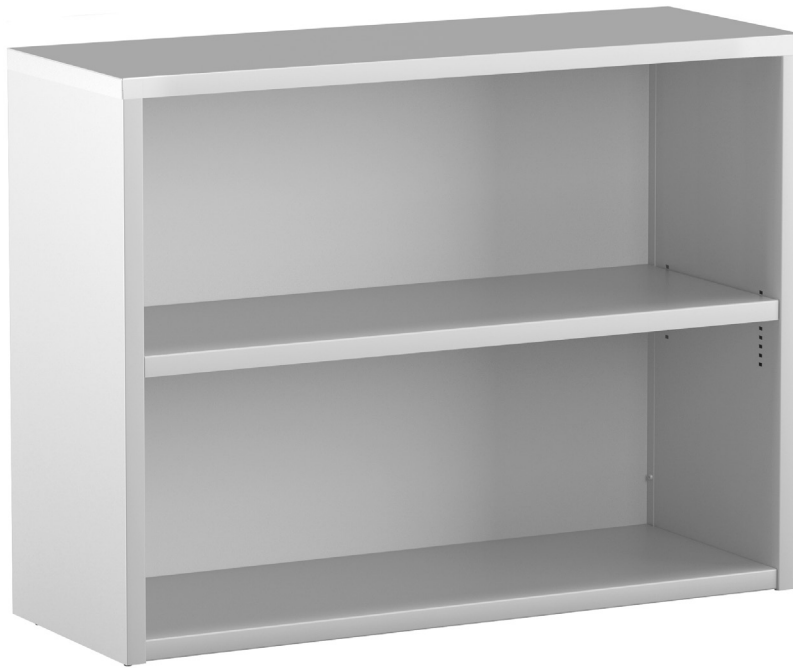

TRACE

Bookcases

Bookcases

BASIC CONSTRUCTION

- Shelves are 1" tall and are adjustable in 1/2" increments
- Four leveling glides with 5/8" adjustment ensure proper alignment and operation
- Actual outside widths of bookcases are:
 - 30" = 29-11/16"
 - 36" = 35-11/16"
 - 42" = 41-11/16"
- To ensure stability, 4, 5, and 6-high bookcases should be installed against a wall or other solid object
- Shelf load capacity of 140 lbs

MOBILE BOOKCASE

- Satin nickel loop pull on each side
- Inside clear height: 24" with 1/2" shelf
- Inside clear depth: 15", width: 27-7/8"

OPTIONS

- Optional laminate tops for bookcases are factory-installed
- Additional shelves are available for order
- Magnetic shelf dividers, sold in packages of three