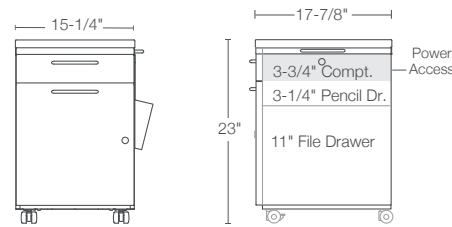

slim

Fits where others won't. Choose from three drawer options: right-access, left-access, or two full-height drawer sides for filing. A concealed pencil drawer keeps necessities neatly tucked away.

- Concealed pencil drawer
- Choose from right- or left-side drawer access, or full height drawer bin
- Optional cushion top

- Cushion top
- File drawer with concealed pencil drawer
- Felt-lined top storage compartment with power access grommet
- Optional side bin keeps current files close at hand

chester

The ultimate combination of filing and personal storage. Features two drawers up front for files and small necessities. Top lid reveals added space for electronics and personal items. Full-height rear well offers plenty of space for bags, shoes and more.