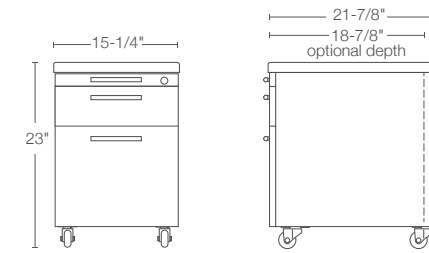

cushion mobile pedestal

This guy's been around long enough to develop a reputation as an industry favorite. Sized just right for taking on your day-to-day filing and storage workload.