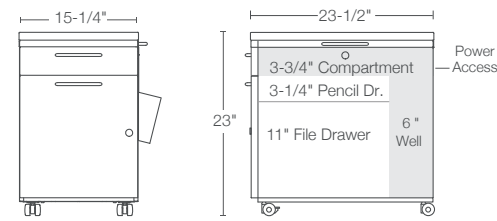

slim

Fits where others won't. Choose from three drawer options: right-access, left-access, or two full-height drawer sides for filing. A concealed pencil drawer keeps necessities neatly tucked away.

- Concealed pencil drawer
- Choose from right- or left-side drawer access, or full height drawer bin
- Optional cushion top

- Cushion top
- File drawer with concealed pencil drawer
- Felt-lined top storage compartment with power access grommet
- Optional side bin keeps current files close at hand

chester

The ultimate combination of filing and personal storage. Features two drawers up front for files and small necessities. Top lid reveals added space for electronics and personal items. Full-height rear well offers plenty of space for bags, shoes and more.