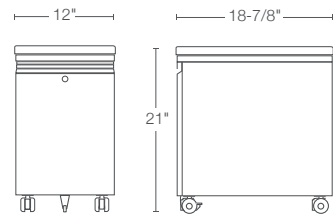

slim

Fits where others won't. Choose from three drawer options: right-access, left-access, or two full-height drawer sides for filing. A concealed pencil drawer keeps necessities neatly tucked away.

- Concealed pencil drawer
- Choose from right- or left-side drawer access, or full height drawer bin
- Optional cushion top

- Cushion top
- File drawer with concealed pencil drawer
- Felt-lined top storage compartment with power access grommet
- Optional side bin keeps current files close at hand

chester

The ultimate combination of filing and personal storage. Features two drawers up front for files and small necessities. Top lid reveals added space for electronics and personal items. Full-height rear well offers plenty of space for bags, shoes and more.