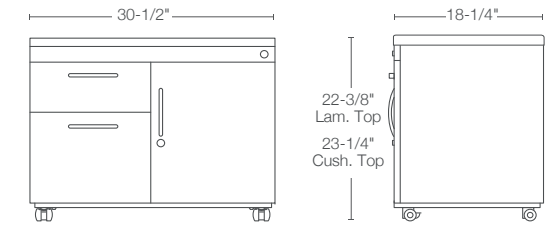

- Cushion top
- File drawer with concealed pencil drawer
- Felt-lined top storage compartment and rear full-height well with power access grommet
- Optional side bin keeps current files close at hand

cushion mobile pedestal

This guy's been around long enough to develop a reputation as an industry favorite. Sized just right for taking on your day-to-day filing and storage workload.

- Cushion top for temporary seating
- Drawer options include box file, pencil/box/file
- Translucent casters are available as an option

molly

This larger capacity workhorse comes in two configurations for enclosed or open storage. The spacious top can house project materials or even your personal printer.

- Laminate top standard with optional cushion top
- File and box drawer
- Choose from open shelves or cupboard door
- Choose from left or right hand configuration