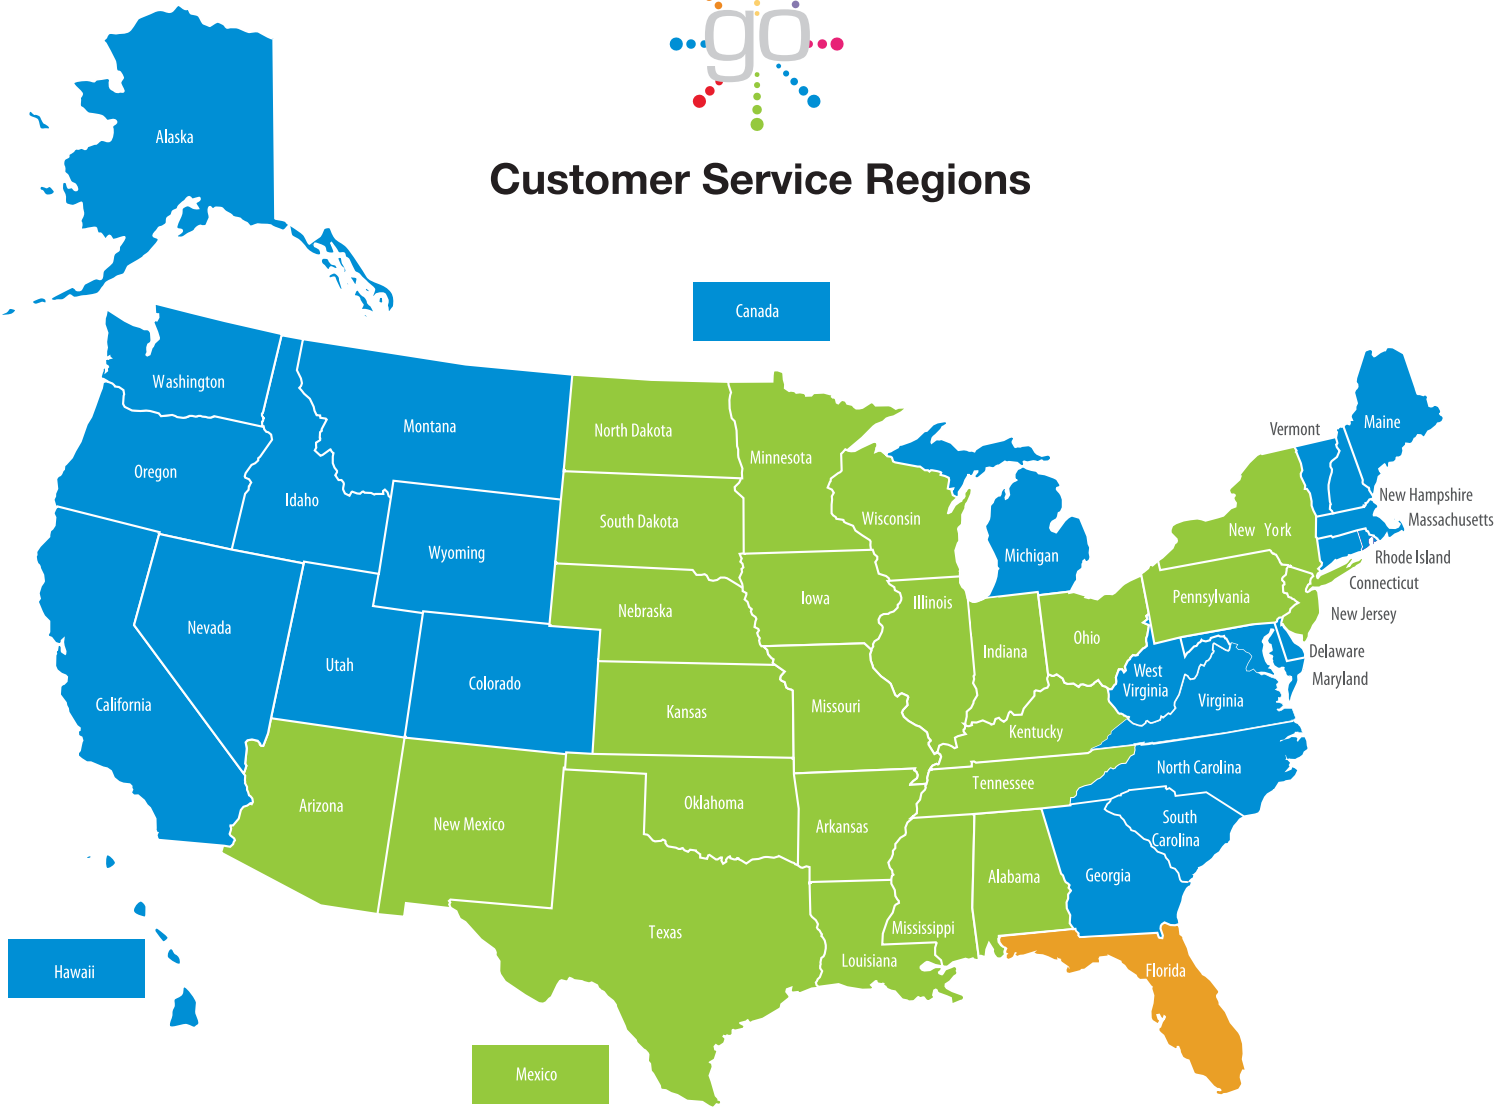

Customer Service Regions

Toni Martinez

231-845-3170
tmartinez@greatopenings.com

**Customer Success
Team Manager**

Rita Hansen

231-845-3158
rita@greatopenings.com

AK, CA, CT, D.C., CO, DE, GA, ID,
HI, MA, MD, ME, MI, MT, NC,
NH, NV, OR, RI, SC, UT, VT,
VA, WA, WV, WY, Canada

Heidi Gutierrez

231-845-3153
heidi@greatopenings.com

AL, AR, AZ, FL, IA, IL,
IN, KS, KY, LA, MS,
MN, MO, ND, NE, NJ, NM,
NY, OH, OK, PA, SD, TN,
TX, WI, Mexico

Laurie Hilyard

231-845-3164
laurie@greatopenings.com