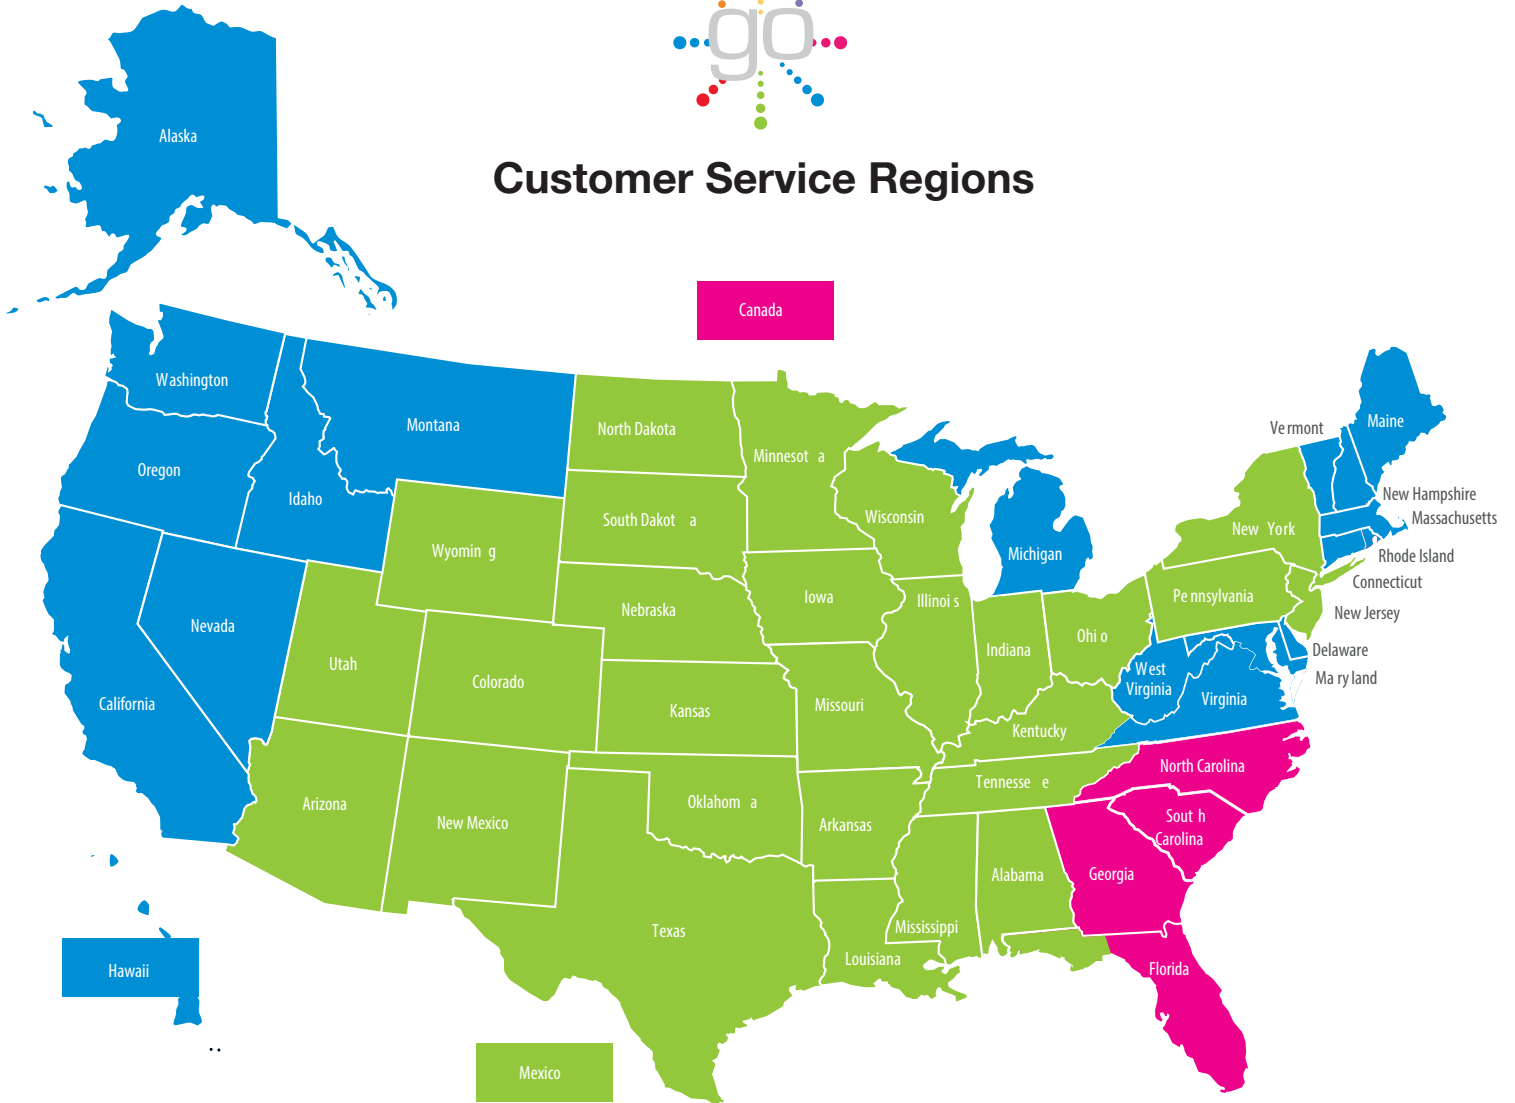

# Customer Service Regions

**Megan Peplinski**

231-845-3118  
megan@greatopenings.com

**Customer Service  
Team Leader**

FL, GA, NC, SC, Canada

**Rita Hansen**

231-845-3158  
rita@greatopenings.com

AK, CA, CT, D.C., DE, ID, HI,  
MA, MD, ME, MI, MT, NH,  
NV, OR, RI, VT, VA, WA, WV

**Heidi Gutierrez**

231-845-3153  
heidi@greatopenings.com

AL, AR, AZ, CO, IA, IL,  
IN, KS, KY, LA, MS, FL PAN,  
MN, MO, ND, NE, NJ, NM,  
NY, OH, OK, PA, SD, TN,  
TX, UT, WI, WY, Mexico

**Ryan McAuliffe**