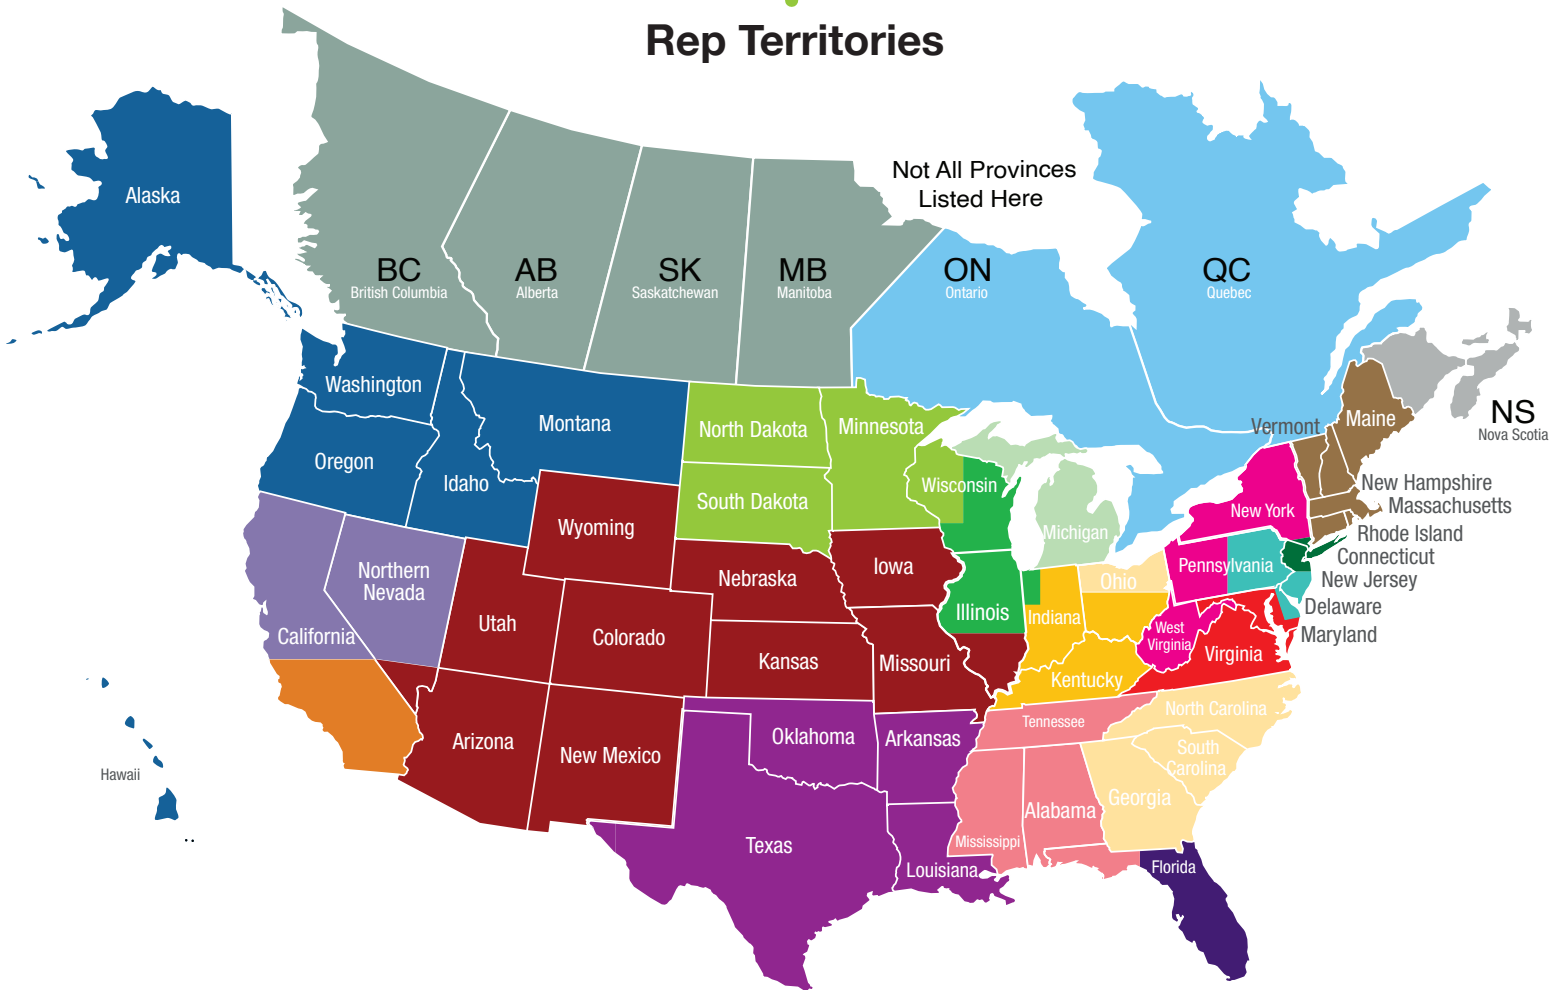

Rep Territories

REP GROUP	TERRITORIES	CONTACT	PHONE	EMAIL
Excalibur Agency	AB, BC, SK, MB	Scott Leyden	604-787-6665	
Blue Sky	ON, QC	Doug Mills	416-823-2826	doug mills@blueskyagency.ca
VPI	AK, ID, MT, OR, WA	Mike McFarlane	206-850-1767	mikem@vpirep.com
Linked	North CA, North NV	Rob Jones	925-786-0178	rob@linkedreps.com
WDF	SD, ND, MN, West WI	Wayne Frederickson	612-867-1579	wayne@wdfrep.com
Cronan & Associates	TX, OK, AR, LA	Sean Cronan	214-215-2712	scronan@cronanassoc.com
Sheridan Contract	SE WI, North IL, NW IN	Kevin Sheridan	773-550-9697	kevin@sheridancontract.com
Hampton Products	IN, KY, South OH	Paul Geoghegan	513-284-1800	pghampton@aol.com
Contract Furniture Prof.	TN, MS, AL, FL Pan	Jeremy Anderson	205-240-6400	janderson@contractfurniturepros.com
Facility & Design Res.	DE, South NJ, East PA	Matt Boyle	610-715-5380	mboyle@fdrpa.com
Eisaman Contract Assoc.	Upstate NY, West PA, West VA	Ed Eisaman	412-427-3813	edward@eisaman.com
Design Sales Assoc.	CT, RI, MA, NH, VT, ME	John Canon	508-395-5854	canon225@aol.com
Cash Assoc.	NYC, Long Island, North NJ	Brian Glickman	917-648-6048	brian.glickman@outlook.com
The Bierman Group	Florida & Caribbean	Juliana Sharkey	954-240-3809	jsharkey@thebiermangroup.com
Great Openings	AZ, CO, UT, WY, S-NV, NE, NM, KS, IA, MO, S-IL	Wesley Paine	231-907-2119	
Great Openings	Southern CA	Steve Paine	231-690-7090	
Great Openings	Michigan	Steve Paine	231-690-7090	
Great Openings	VA, DC, MD	Steve Paine	231-690-7090	
Great Openings	NC, SC, GA, N-OH	Shane Pung	231-690-0414	