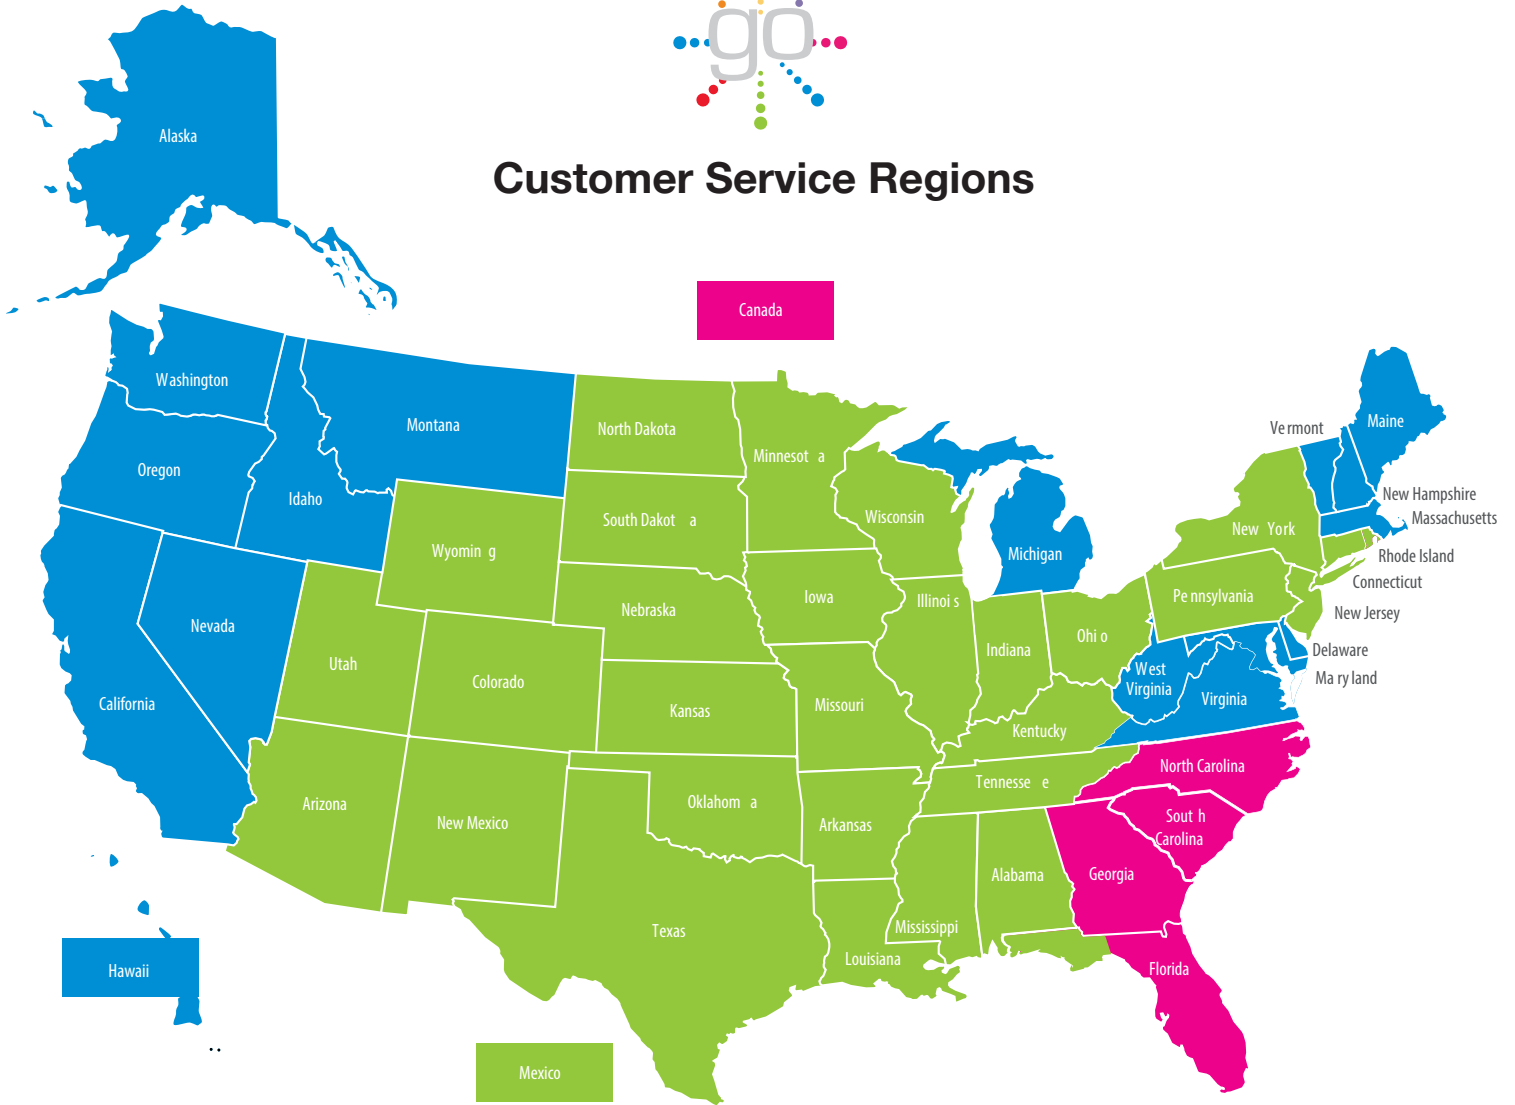

Customer Service Regions

Megan Peplinski

231-845-3118
megan@greatopenings.com

**Customer Service
Team Leader**

FL, GA, NC, SC, Canada

Rita Hansen

231-845-3158
rita@greatopenings.com

AK, CA, D.C., DE, ID, HI,
MA, MD, ME, MI, MT, NH,
NV, OR, VT, VA, WA, WV

Heidi Gutierrez

231-845-3153
heidi@greatopenings.com

AL, AR, AZ, CO, CT, IA, IL,
IN, KS, KY, LA, MS, FL PAN,
MN, MO, ND, NE, NJ, NM,
NY, OH, OK, PA, RI, SD, TN,
TX, UT, WI, WY, Mexico

Ryan McAuliffe

231-845-3165
rmcauliffe@greatopenings.com

GSA / State Contract
(Nationwide)