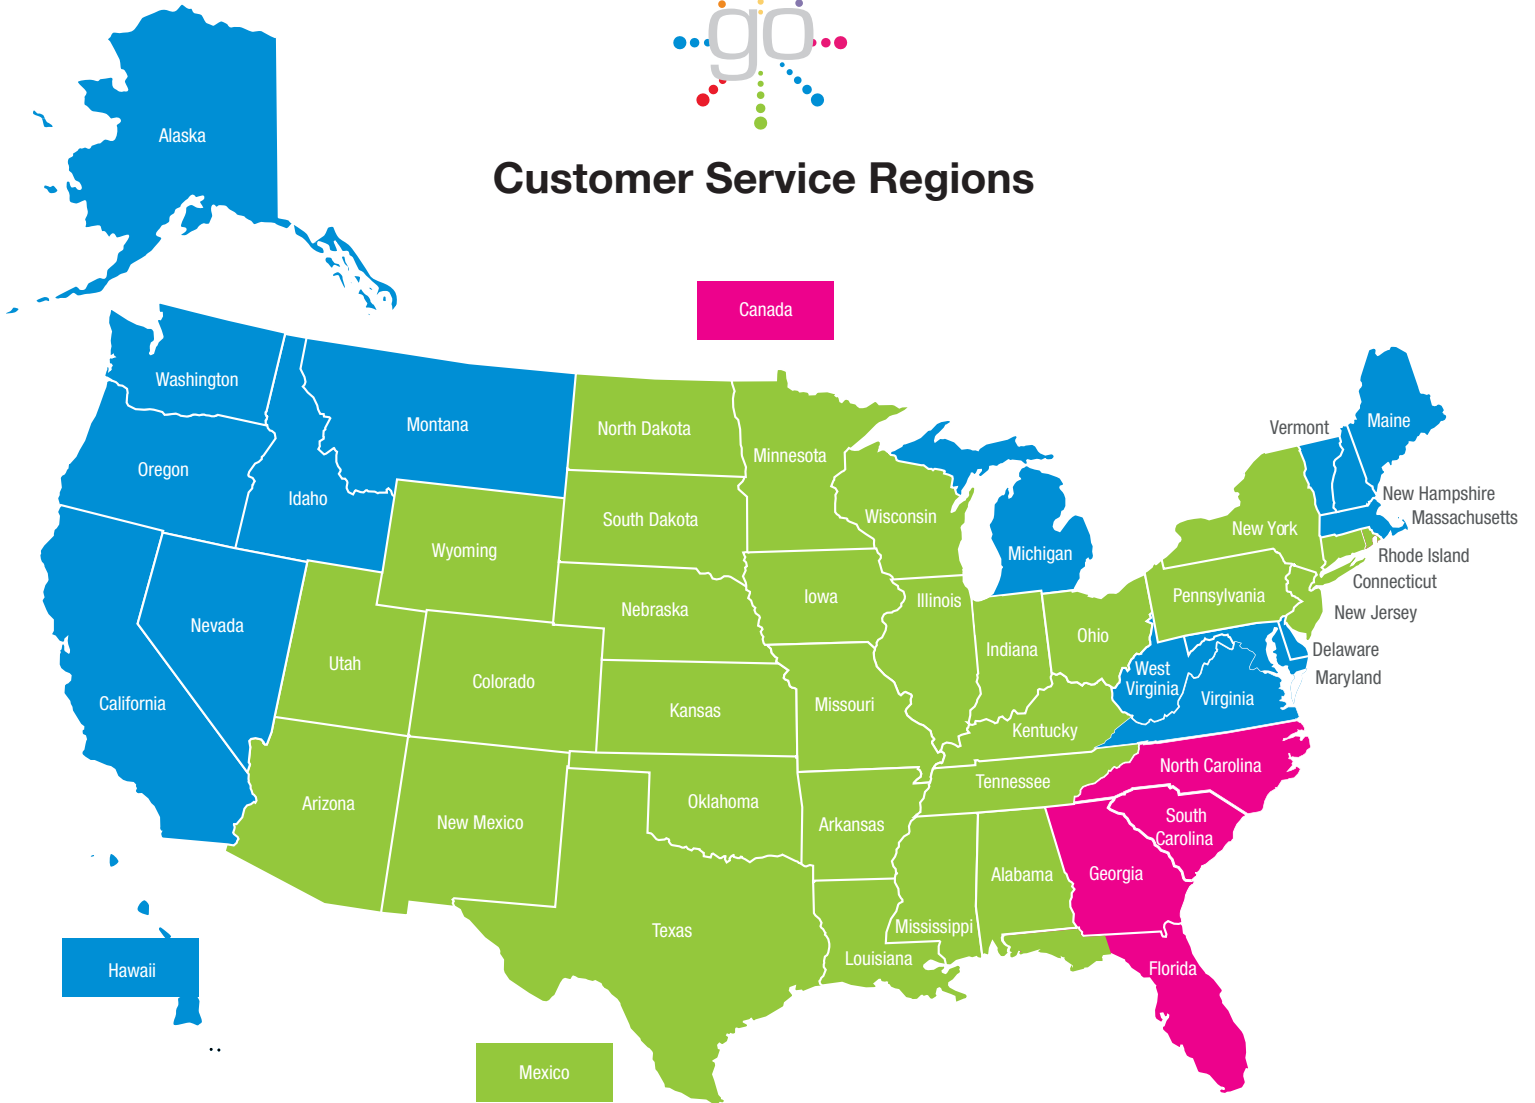

Customer Service Regions

Megan Peplinski

231-845-3118
megan@greatopenings.com

**Customer Service
Team Leader**
FL,GA, NC, SC, Canada

Rita Hansen

231-845-3158
rita@greatopenings.com

AK, CA, D.C., DE, ID, HI,
MA, MD, ME, MI, MT, NH,
NV, OR, VT, VA, WA, WV

GSA / State Contract
(Nationwide)