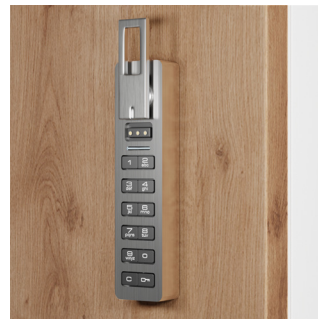

# 1518

Laminate Lockers

# 1518

Laminate Lockers

- All locker compartments with 15" wide doors
- All lockers are 18" deep
- Case - white laminate
- Doors – seven laminate finishes to choose from
- Material in stock and ready to build
- Anticipated shipping in 3 weeks
- Left hinge only
- Bright nickel keyed lock with satin nickel loop pull or integrated e-lock mini keypad/pull
- 12-year warranty
- Easy installation and leveling
- For any modifications – call for quote and lead times

BEIGEWOOD  
WITH SATIN NICKEL LOOP PULL

PLANKED URBAN OAK  
WITH E-LOCK MINI KEYPAD

WHITE

FASHION GREY

CLASSIC LINEN

CRISP LINEN

ITALIAN SILVER ASH

BEIGEWOOD