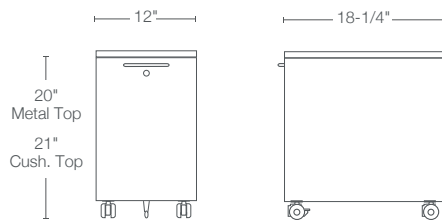

## slim

Slim is a compact storage solution for the personal items we have in our workspaces. Store your personal items with the single sided drawer bin version or side to side filing for those with personal filing needs. Access a concealed personal drawer with either option for miscellaneous items.