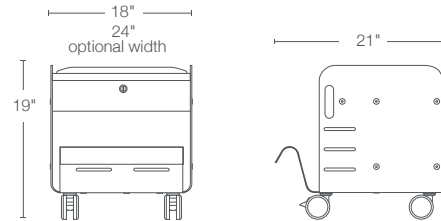

bill

Bill is here to help with your personal gear; providing a place for a friend to perch, and a convenient foot rest to relieve lower back pressure. He's light on his feet – with a flick of the foot you can draw him in or nudge him away. A perfect companion to nest under tables and for standing height desk users.