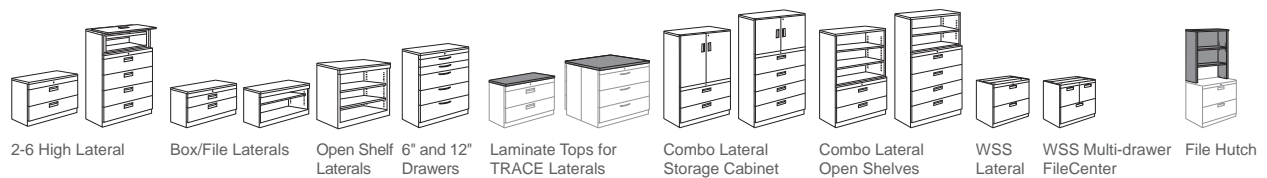

Laminate Drawer Fronts

Special-order your laminate fronts with any of our loop pulls

Four Locks

UM Series

LL Series

SL Series

K Series

Statement of Line

Trace Pedestals

Trace Lateral Files

Trace Recessed Front Lateral Files

Trace Towers and Lockers

Trace Storage Cabinets and Bookcases

Trace Overhead Storage

902 East 4th Street
Ludington, MI 49431
p. 888-712-8582
f. 231-843-6373
greatopeningscust.serv@greatopenings.com
www.greatopenings.com