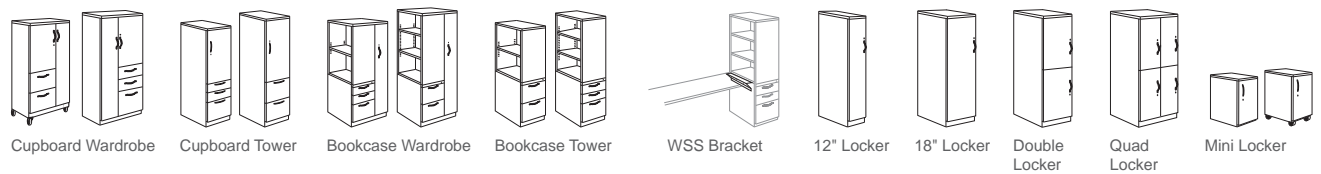

Trace Pedestals

Trace Lateral Files

Trace Recessed Front Lateral Files

Trace Towers and Lockers

Trace Storage Cabinets and Bookcases

Trace Overhead Storage

902 East 4th Street
Ludington, MI 49431
p. 888-712-8582
f. 231-843-6373
greatopeningscust.serv@greatopenings.com
www.greatopenings.com