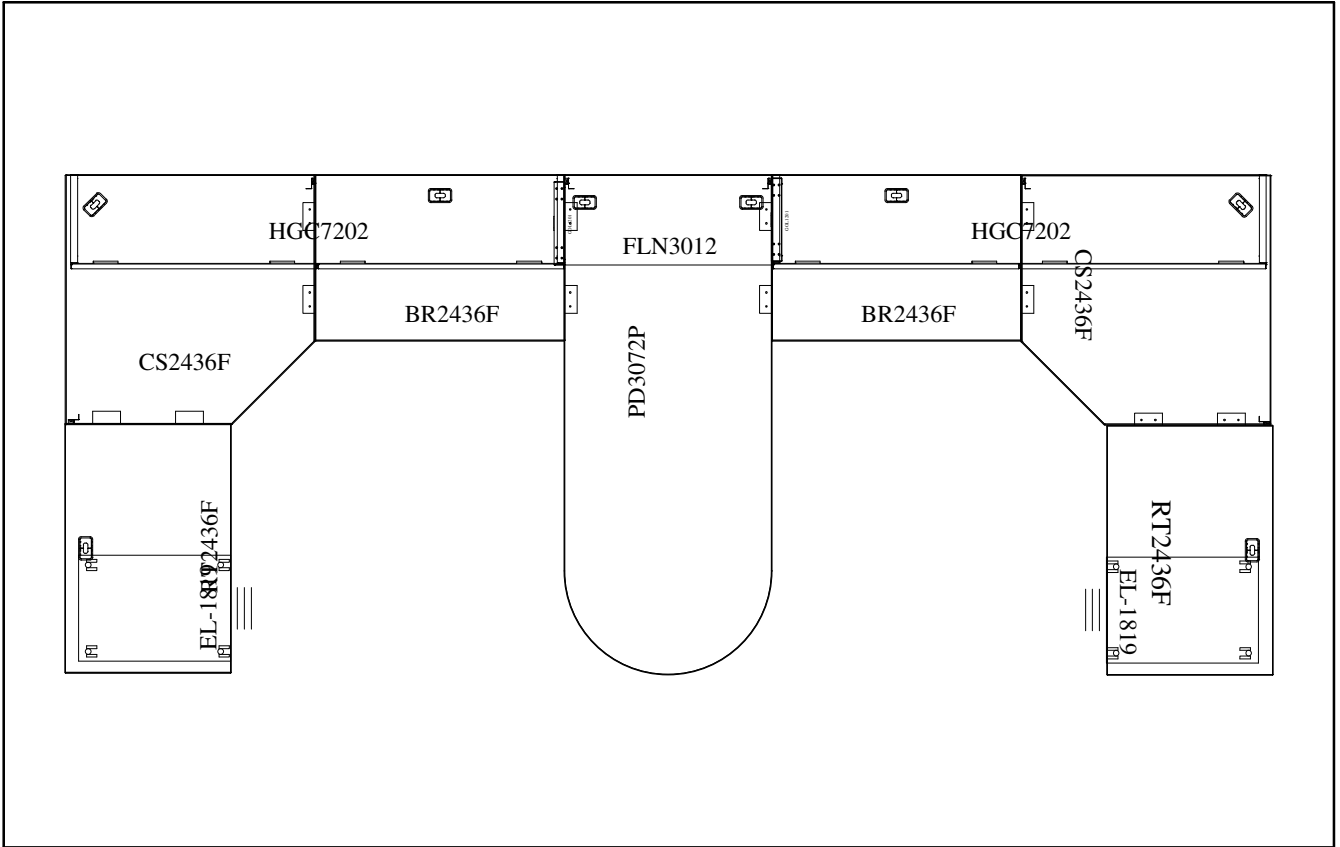

# Great Openings

TRACE DESK TYPICAL 8

# Great Openings

Count	Mfg	Part #	Description	Sell	Extended Sell	Finish	Frame Design	Other	Building	Floor	Department	Person
2	TRA	BR2436F	36Wx24Dx29H-Full Modesty Bridge									
2	TRA	CS2436F	24x36x29H Corner- Straight Edge-Full Modesty									
2	TRA	EL-1819	Mobile, P/B/F, 24.00Hx 21-7/8Dx15-1/4W									
1	TRA	FLN3012	30Wx12-3/4Dx37H Drawer									
2	TRA	GOL1201	12" Panel Leg - Package of 1									
2	TRA	HGC7202	13-5/8Dx72Wx37H-Full Hutch									
1	TRA	PD3072P	30x72x30x29H "D" Peninsula-Partial Modesty									
1	TRA	RT2436F	36Wx24Dx29H-Full Modesty-Return Left Handed									
1	TRA	RT2436FR	36Wx24Dx29H-Full Modesty-Return Right Handed									