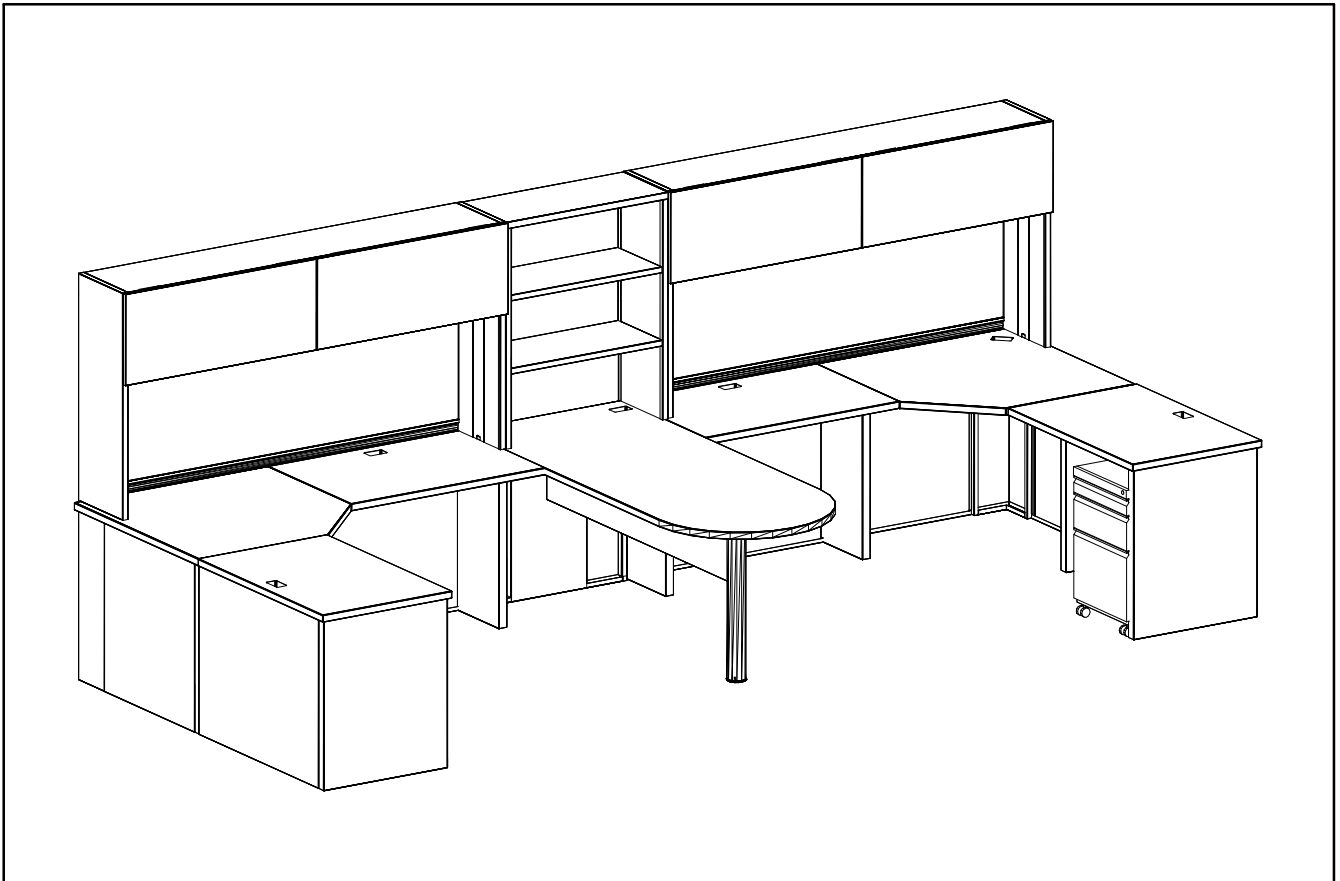

# Great Openings

TRACE DESK TYPICAL 8

# Great Openings

Count	Mfg	Part #	Description	Sell	Extended Sell	Finish	Frame Design	Other	Building	Floor	Department	Person
2	TRA	BR2436F	36Wx24Dx29H-Full Modesty Bridge									
2	TRA	CS2436F	24x36x29H Corner- Straight Edge-Full Modesty									
2	TRA	EL-1819	Mobile, P/B/F, 24.00Hx 21-7/8Dx15-1/4W									
1	TRA	FLN3012	30Wx12-3/4Dx37H Drawer									
2	TRA	GOL1201	12" Panel Leg - Package of 1									
2	TRA	HGC7202	13-5/8Dx72Wx37H-Full Hutch									
1	TRA	PD3072P	30x72x30x29H "D" Peninsula-Partial Modesty									
1	TRA	RT2436F	36Wx24Dx29H-Full Modesty-Return Left Handed									
1	TRA	RT2436FR	36Wx24Dx29H-Full Modesty-Return Right Handed									