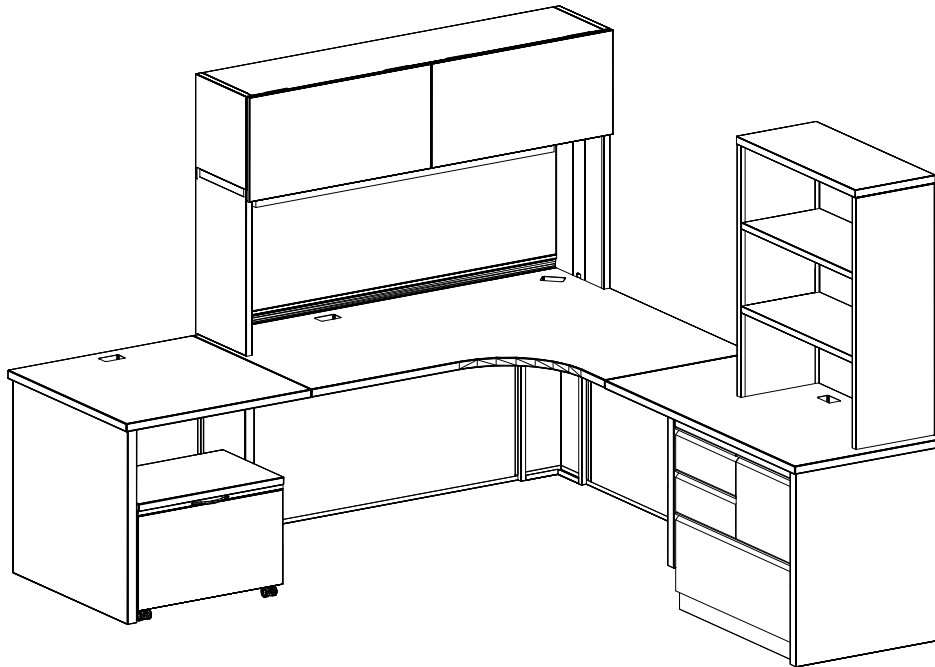

Great Openings

TRACE DESK TYPICAL 5

Great Openings

Count	Mfg	Part #	Description	Sell	Extended Sell	Finish	Frame Design	Other	Building	Floor
1	TRA	EGO4526	17Hx15-1/4Dx23-1/2W-Black Casters (2 Locking/2 Non-Locking)							
1	TRA	ETL246030F	24x48x60x30x29H Extended Corner-Left Hand-Full Modesty							
1	TRA	FLN3012	30Wx12-3/4Dx37H Drawer							
1	TRA	HGC6002	13-5/8Dx60Wx37H-Full Hutch							
1	TRA	RT2448FR	48Wx24Dx29H-Full Modesty-Return Right Handed							
1	TRA	RT3030F	30Wx30Dx29H-Full Modesty-Return Left Handed							
1	TRA	VT48-BK	48-1/3Wx6-7/8Dx1-1/2H Task Light							
1	TRA	WL-0103	30-1/2Wx18-1/4Dx27-3/4H Work Surface Supporting Lateral-6"/6							