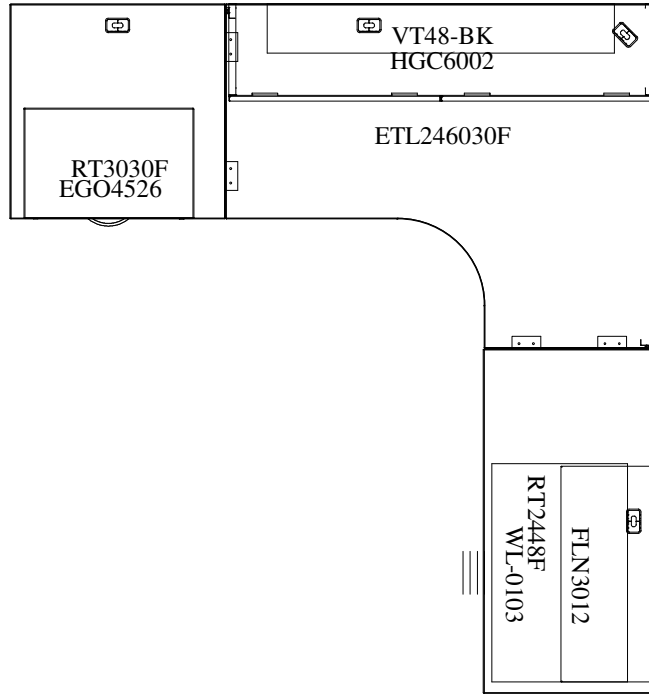

Great Openings

TRACE DESK TYPICAL 5

Great Openings

Count	Mfg	Part #	Description	Sell	Extended Sell	Finish	Frame Design	Other	Building	Floor
1	TRA	EGO4526	17Hx15-1/4Dx23-1/2W-Black Casters (2 Locking/2 Non-Locking)							
1	TRA	ETL246030F	24x48x60x30x29H Extended Corner-Left Hand-Full Modesty							
1	TRA	FLN3012	30Wx12-3/4Dx37H Drawer							
1	TRA	HGC6002	13-5/8Dx60Wx37H-Full Hutch							
1	TRA	RT2448FR	48Wx24Dx29H-Full Modesty-Return Right Handed							
1	TRA	RT3030F	30Wx30Dx29H-Full Modesty-Return Left Handed							
1	TRA	VT48-BK	48-1/3Wx6-7/8Dx1-1/2H Task Light							
1	TRA	WL-0103	30-1/2Wx18-1/4Dx27-3/4H Work Surface Supporting Lateral-6"/6							