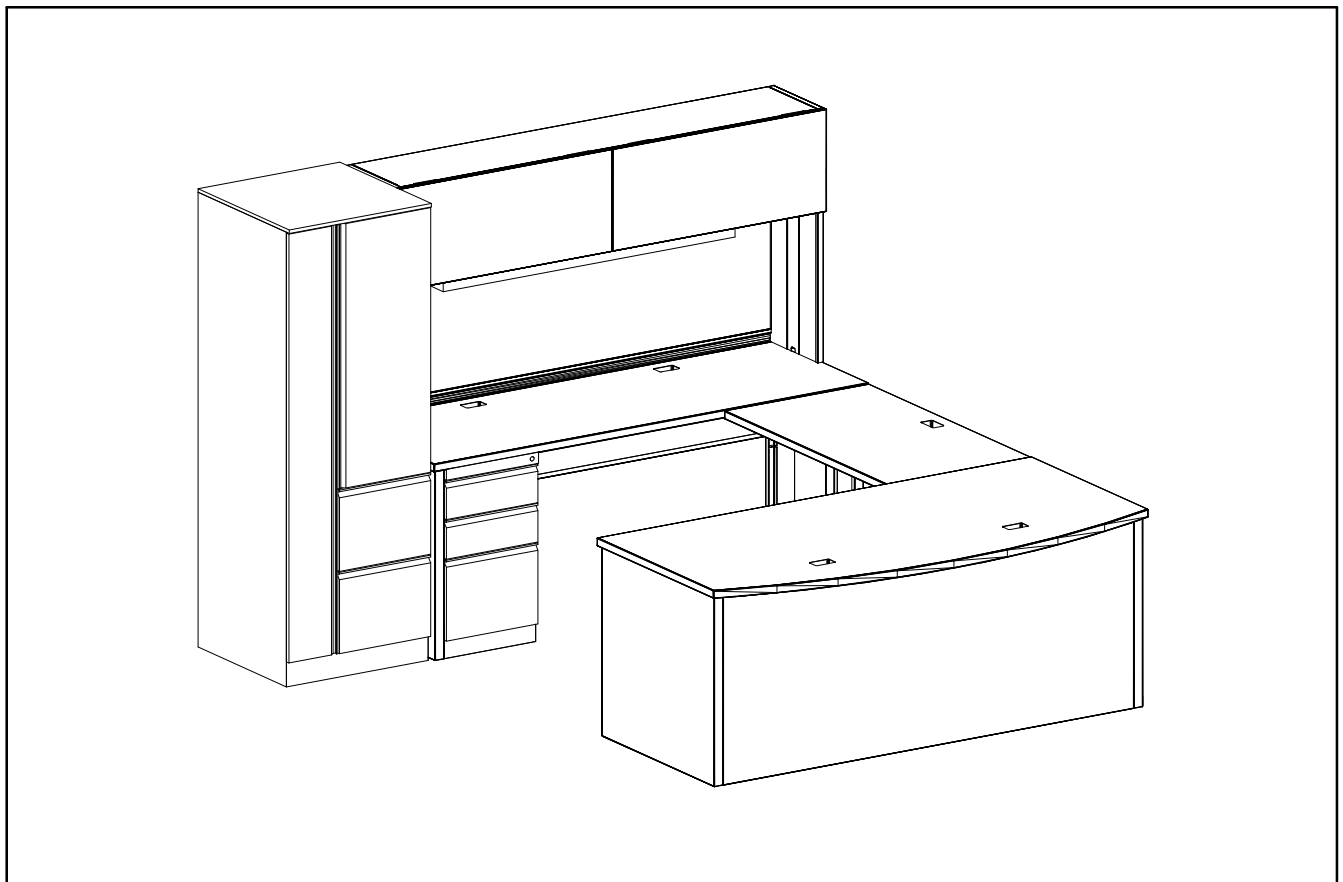

# Great Openings

TRACE DESK TYPICAL 3

# Great Openings

Count	Mfg	Part #	Description	Sell	Extended Sell	Finish	Frame Design	Other	Building	Floor
1	TRA	BDK3672F	72W(BOW)x36Dx29H-Full Modesty-Desk Shell							
1	TRA	BR2442P	42Wx24Dx29H-Partial Modesty Bridge							
1	TRA	DG-C254	23-1/2Wx23-1/2Dx65-7/8H Left Coat Door Cupboard Wardrobe Tow							
1	TRA	DK2472P	72Wx24Dx29H-Partial Modesty-Desk Shell							
1	TRA	EL-3011	Work Surface Supporting, B/B/F, 27-3/4Hx21-7/8Dx15-1/4W							
1	TRA	HGC7202	13-5/8Dx72Wx37H-Full Hutch							
1	TRA	VT48-BK	48-1/3Wx6-7/8Dx1-1/2H Task Light							