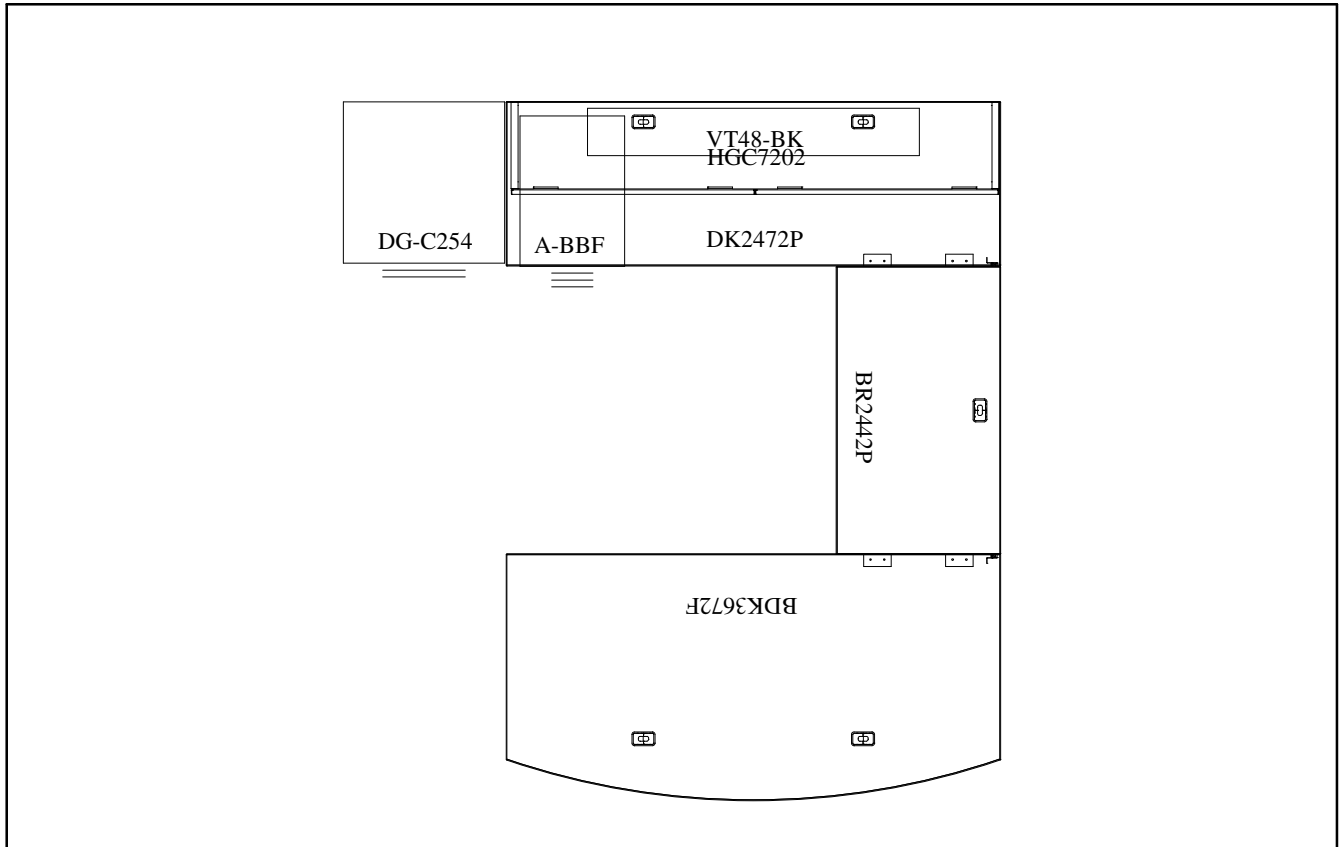

# Great Openings

TRACE DESK TYPICAL 3

# Great Openings

Count	Mfg	Part #	Description	Sell	Extended Sell	Finish	Frame Design	Other	Building	Floor
1	TRA	BDK3672F	72W(BOW)x36Dx29H-Full Modesty-Desk Shell							
1	TRA	BR2442P	42Wx24Dx29H-Partial Modesty Bridge							
1	TRA	DG-C254	23-1/2Wx23-1/2Dx65-7/8H Left Coat Door Cupboard Wardrobe Tow							
1	TRA	DK2472P	72Wx24Dx29H-Partial Modesty-Desk Shell							
1	TRA	EL-3011	Work Surface Supporting, B/B/F, 27-3/4Hx21-7/8Dx15-1/4W							
1	TRA	HGC7202	13-5/8Dx72Wx37H-Full Hutch							
1	TRA	VT48-BK	48-1/3Wx6-7/8Dx1-1/2H Task Light							