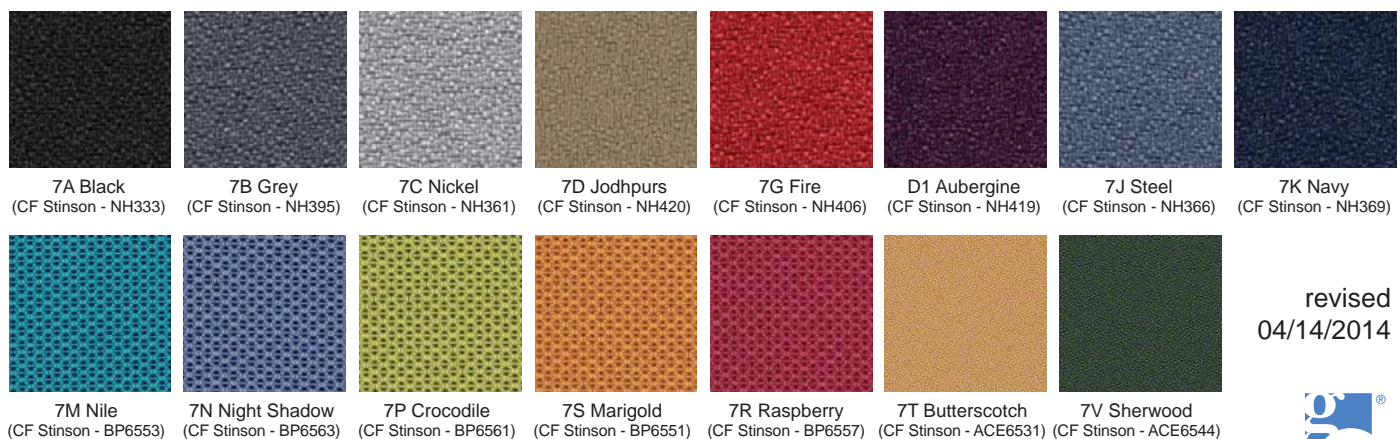

## Metal Finishes | Laminates | Fabrics

rev 04.15.2014

Removed Fabrics 7E Golden & 7L Deep Forest  
Added 7T Butterscotch & 7V Sherwood

Use this electronic PDF for GENERAL reference only. For a more accurate representation of these colors please request a printed finish card with attached paint sample chips, for an individual color you can request a 3" x 3" color swatch at [www.goliterature.com](http://www.goliterature.com).

### Laminate/PVC Edge Trim

## Fabrics

We have selected a pallet of fifteen accent colors from the C.F. Stinson® New Hempstead and Bryant Park collections. This fabric is a low texture, 100% polyester that will work very well as seating upholstery or for a vertical tack board application. For memo samples, please contact C.F. Stinson at 800.841.6279 or see cfstinson.com. Please see our price book for part numbers and details. COM fabrics also welcome.