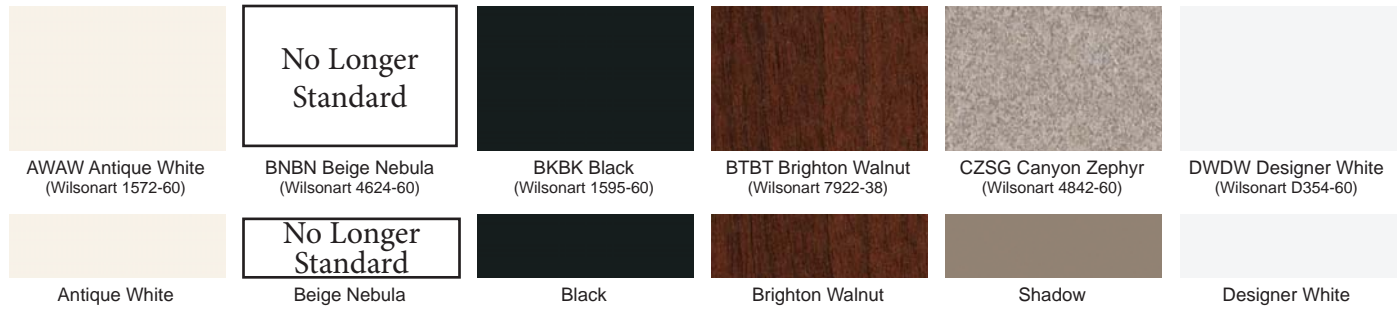

Laminates and Edge Trims

In addition to our 18 standard laminate and edge options shown here, we also welcome custom orders; please see our website for details. For samples of these standard options contact Wilsonart® at 800.433.3222 or wilsonartcontract.com.

Laminate/PVC Edge Trim