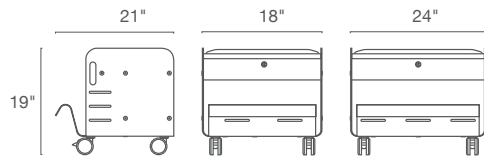

DIMENSIONS