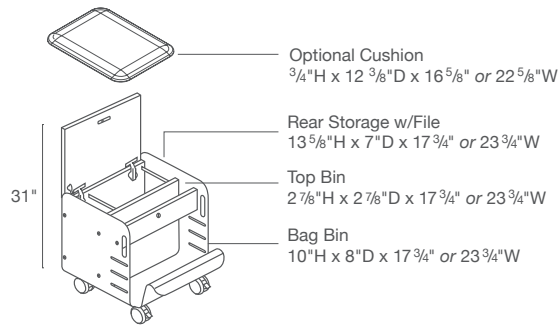

DIMENSIONS