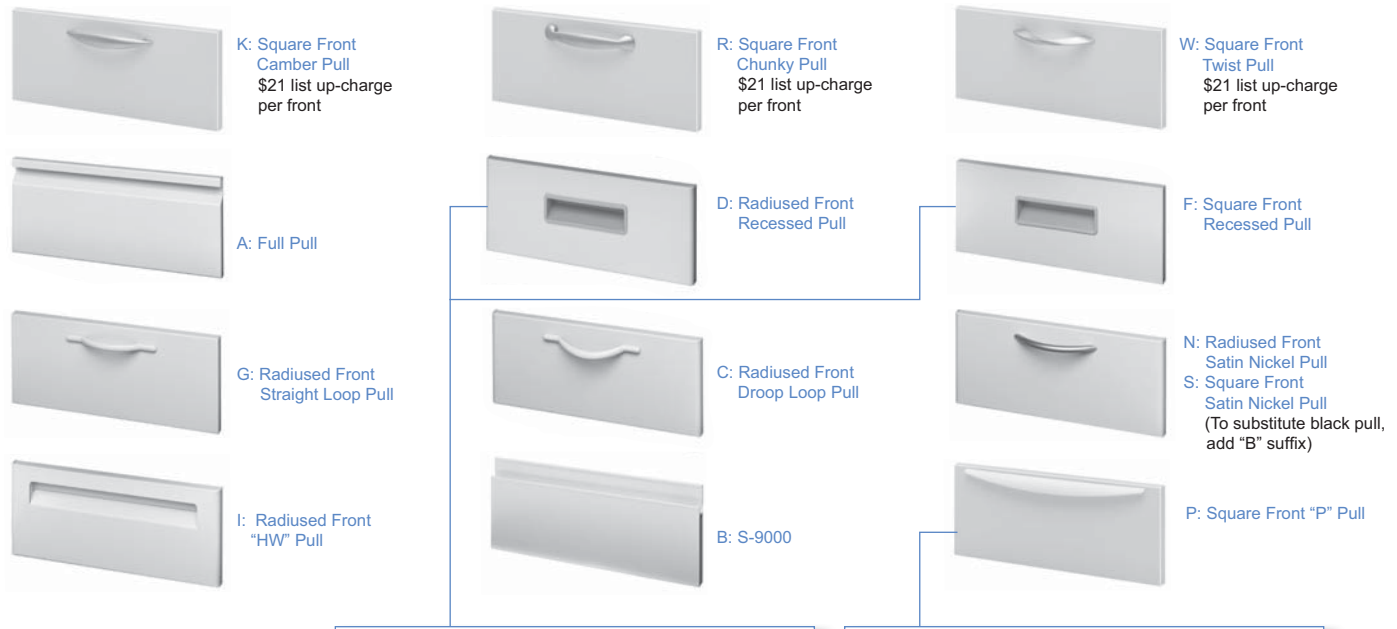

QUICK REFERENCE FOR ORDERING

SEE PAGE 2 FOR COLORS, FABRICS, LAMINATES

All drawer fronts are not available on all products. For restrictions see the individual product pages.

Laminate Front Option:
Our pedestals, lateral files, desk hutch-
es, and cupboard wardrobe towers may
be ordered with laminate fronts factory-
installed. See page 3 for details.

No-Front Option:
Order our cabinets without fronts and
apply your own fronts in the field. Please
call Customer Service for details.

D: and F: Recessed Pull colors:
256 Black Umber
01 Dark Tone
03 Innertone
385 Just Tan
257 Light Gray
05 Light Tone
04 Medium Tone
Products ordered in any other color will include 256
Black Umber pulls