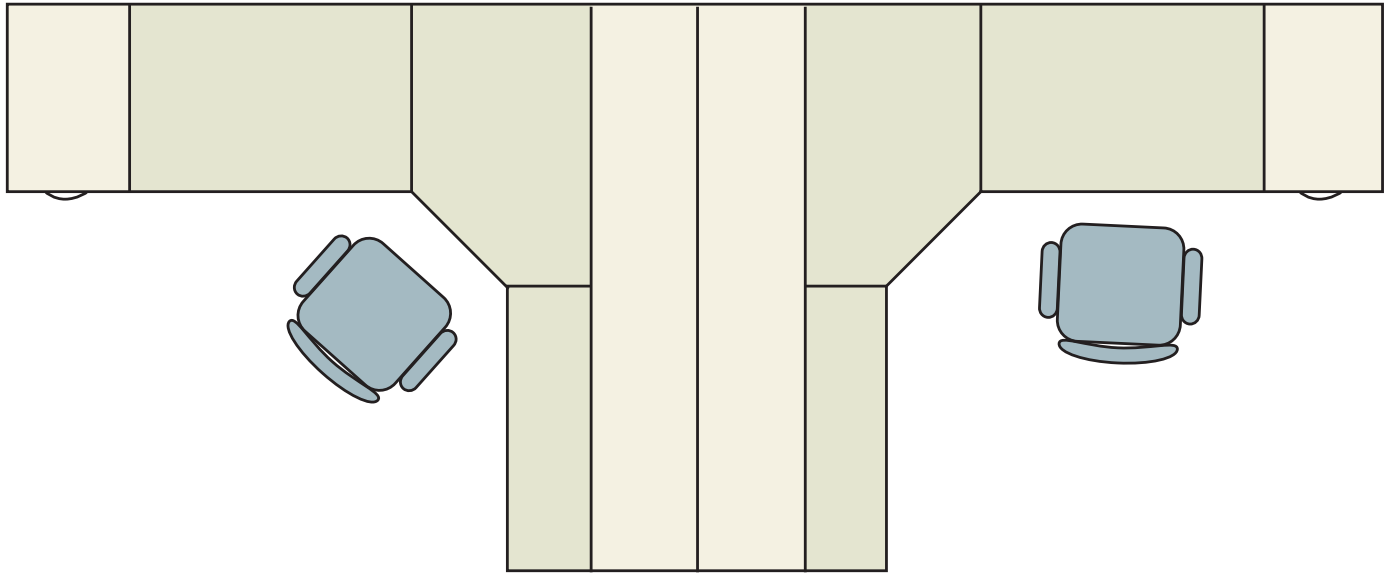

Note: Modesty panels must be fastened to bookcase tower using drill-point screws.

199"

72"

QTY	PART #	DESCRIPTION
1	BL? 6511 R	65-7/8" tower, left, with bracket, 23-1/2" D x 15-1/4" W
1	BR? 6511 R	65-7/8" tower, right, with bracket, 23-1/2" D x 15-1/4" W
2	CS 2436 F	Corner: straight edge, full mod., 24" D x 36" W
2	WS2348	Work surface, 23-1/2" D x 48" W
2	GKM4427	Full modesty, sold separately
2	RT 2436 *F	Return: no grommets, full mod., 24" D x 36" W
2	HGC 7202 *	Full hutch, 13-5/8" D x 72" W