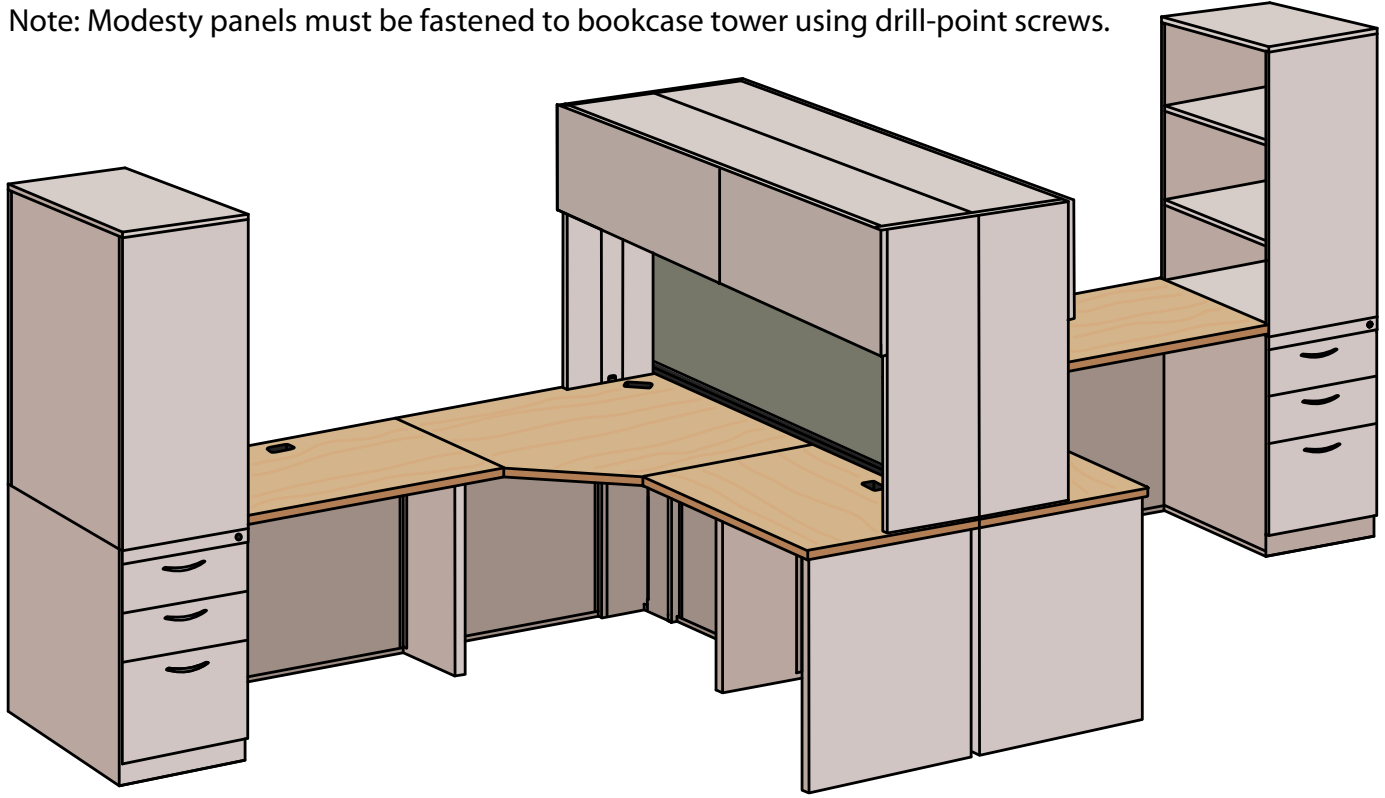

Note: Modesty panels must be fastened to bookcase tower using drill-point screws.

199"

72"

QTY	PART #	DESCRIPTION
1	BL? 6511 R	65-7/8" tower, left, with bracket, 23-1/2" D x 15-1/4" W
1	BR? 6511 R	65-7/8" tower, right, with bracket, 23-1/2" D x 15-1/4" W
2	CS 2436 F	Corner: straight edge, full mod., 24" D x 36" W
2	WS2348	Work surface, 23-1/2" D x 48" W
2	GKM4427	Full modesty, sold separately
2	RT 2436 *F	Return: no grommets, full mod., 24" D x 36" W
2	HGC 7202 *	Full hutch, 13-5/8" D x 72" W